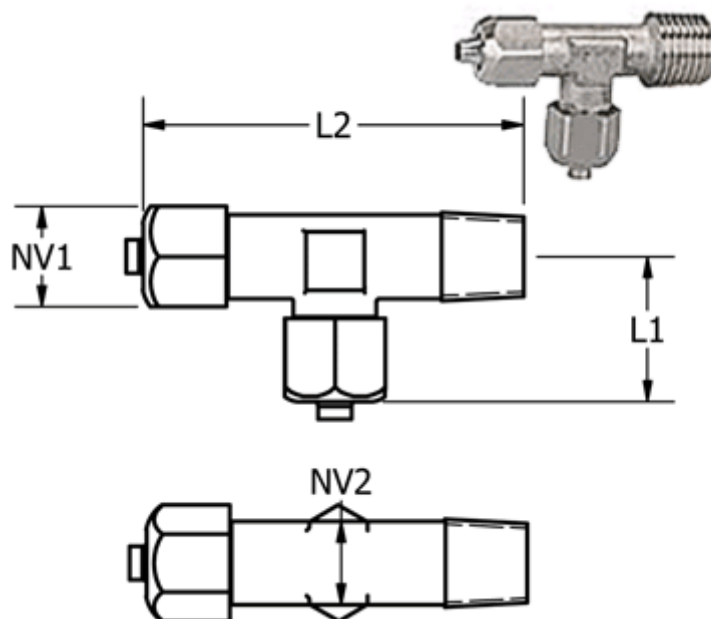

# Data Sheet

Article number: 586151146ESH

Description: Stainless steel Push-on fitting 15.114-6, Ø6/4-Ø6/4-R 1/4"  
Tee conical thread

## Measures

L1 = 23  
L2 = 44.5  
NV1 = 12  
NV2 = 10